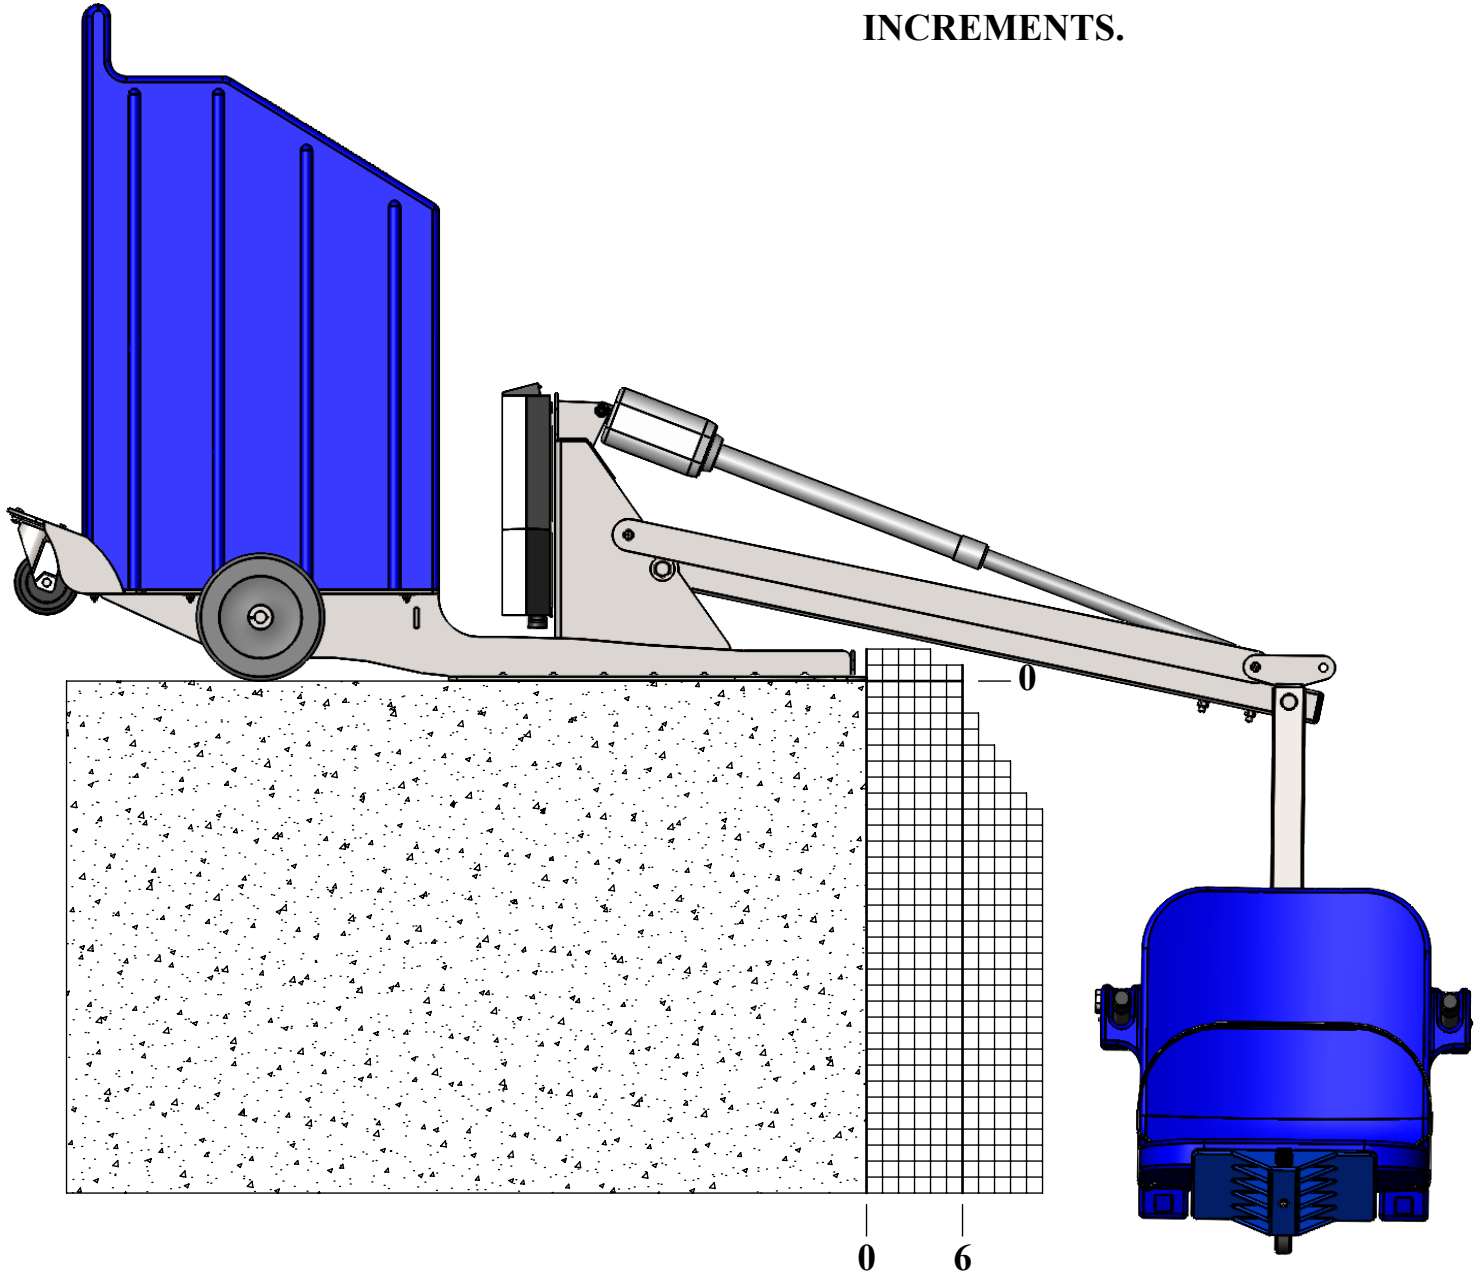

# PORTABLE PRO POOL 2 GRAPH CHART

FRONT EDGE OF THE CART CAN BE PLACED A MAXIMUM OF 6" FROM THE POOL'S EDGE.

DRAW YOUR PROFILE ON THE GRAPH USING THE FRONT ANCHOR LOCATIONS AS YOUR START POINT. ALL GRAPH LINES ARE IN 1" INCREMENTS.

PRODUCT: <b>PORTABLE PRO POOL 2</b>	
PART #: <b>F-PPP2</b>	
SCALE: <b>1:12</b>	DATE: <b>7/24/2020</b>
DRAWN BY: <b>KR</b>	REVISION: <b>01</b>